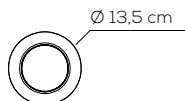

standard canopy

recessed canopy

PL URBAN M

kg 1,3 m³ 0,02

URBAN

Type	Article	Colours	Finishing	Source
PL	URBAN M	BC wrinkled white BR matt bronze NI matt nickel	XX	LED 15W - diffused beam 3000K* 2700K 4000K